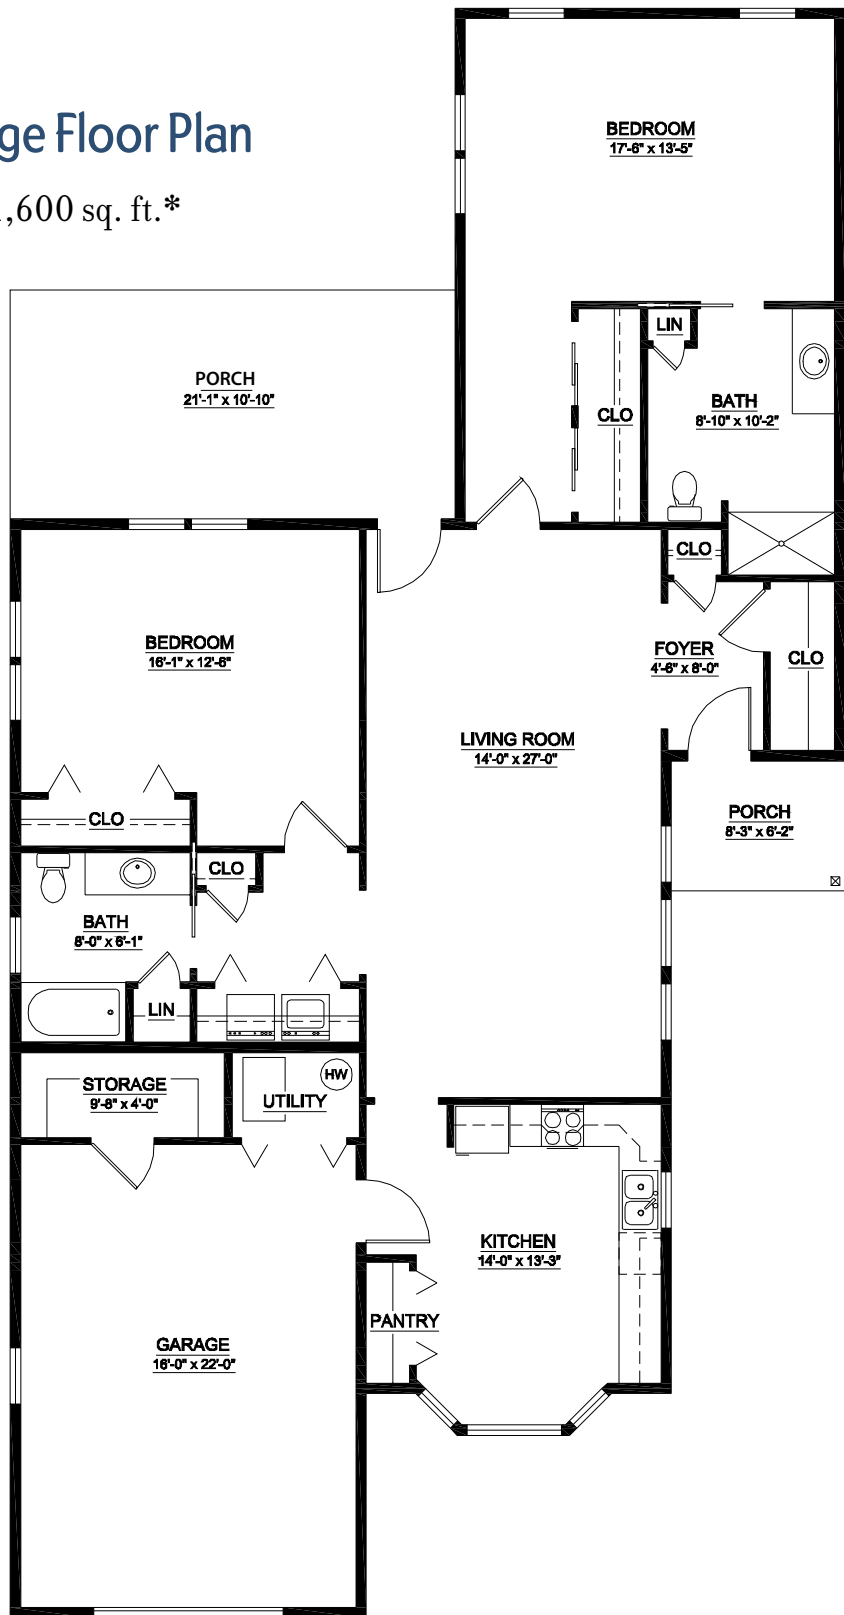

The Marburg Cottage Floor Plan

2 Bedroom • 2 Bath • 1,600 sq. ft.*

**Architect's floor plans are approximate and not to scale; some units feature sunrooms in lieu of a patio, which provides additional living space not accounted for in the total square footage listed.*