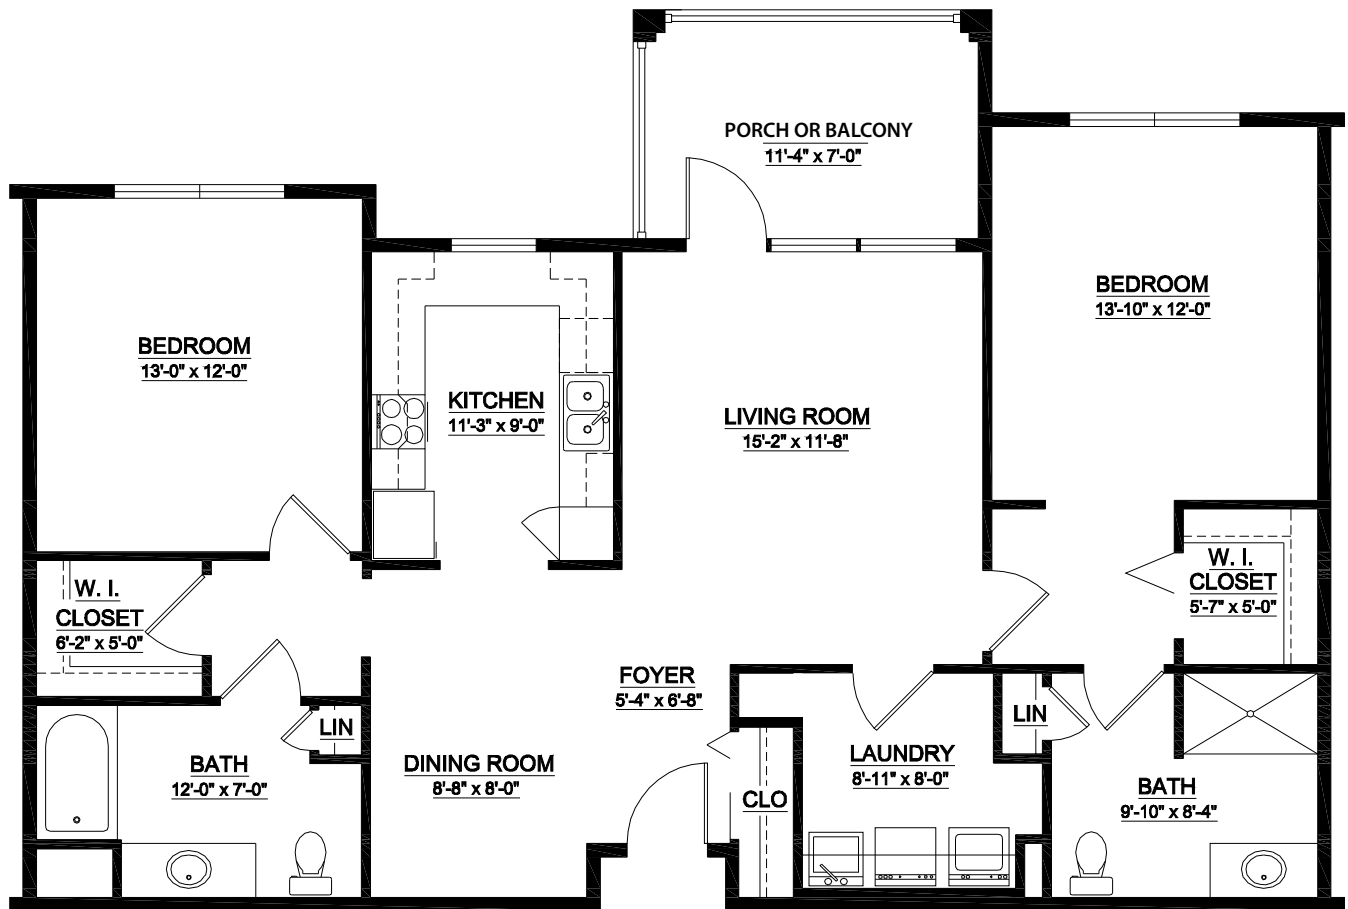

# The Hanover Apartment Floor Plan

2 Bedroom • 2 Bath • 1,213 sq. ft.\*

\*Architect's floor plans are approximate and not to scale.

2100 Utz Terrace • Hanover, PA 17331  
717-646-2420 • toll-free 877-838-4666