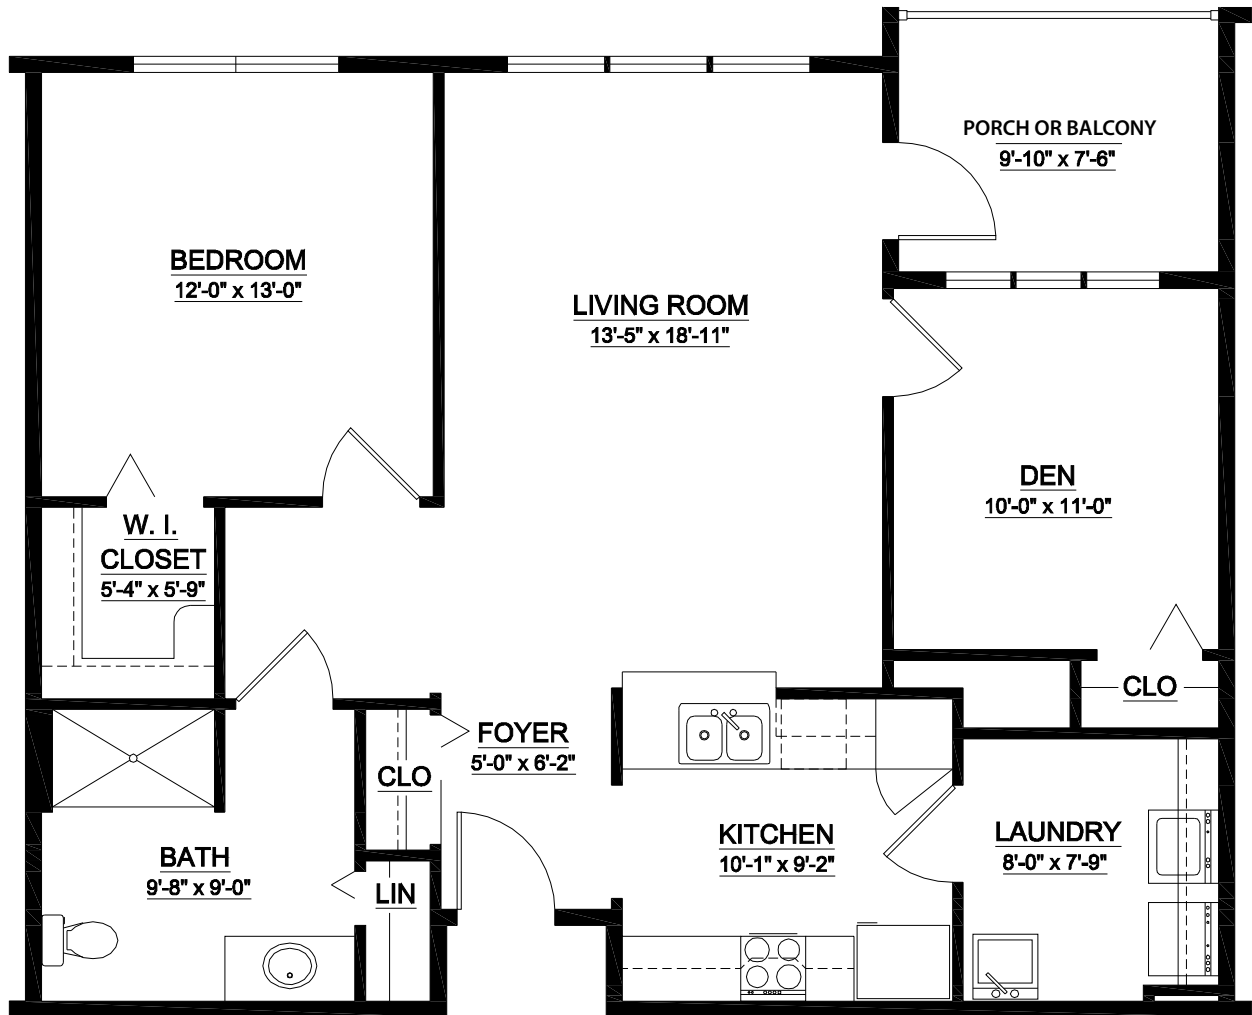

The Fairview Apartment Floor Plan

1 Bedroom with Den • 1 Bath • 956 sq. ft.*

**Architect's floor plans are approximate and not to scale.