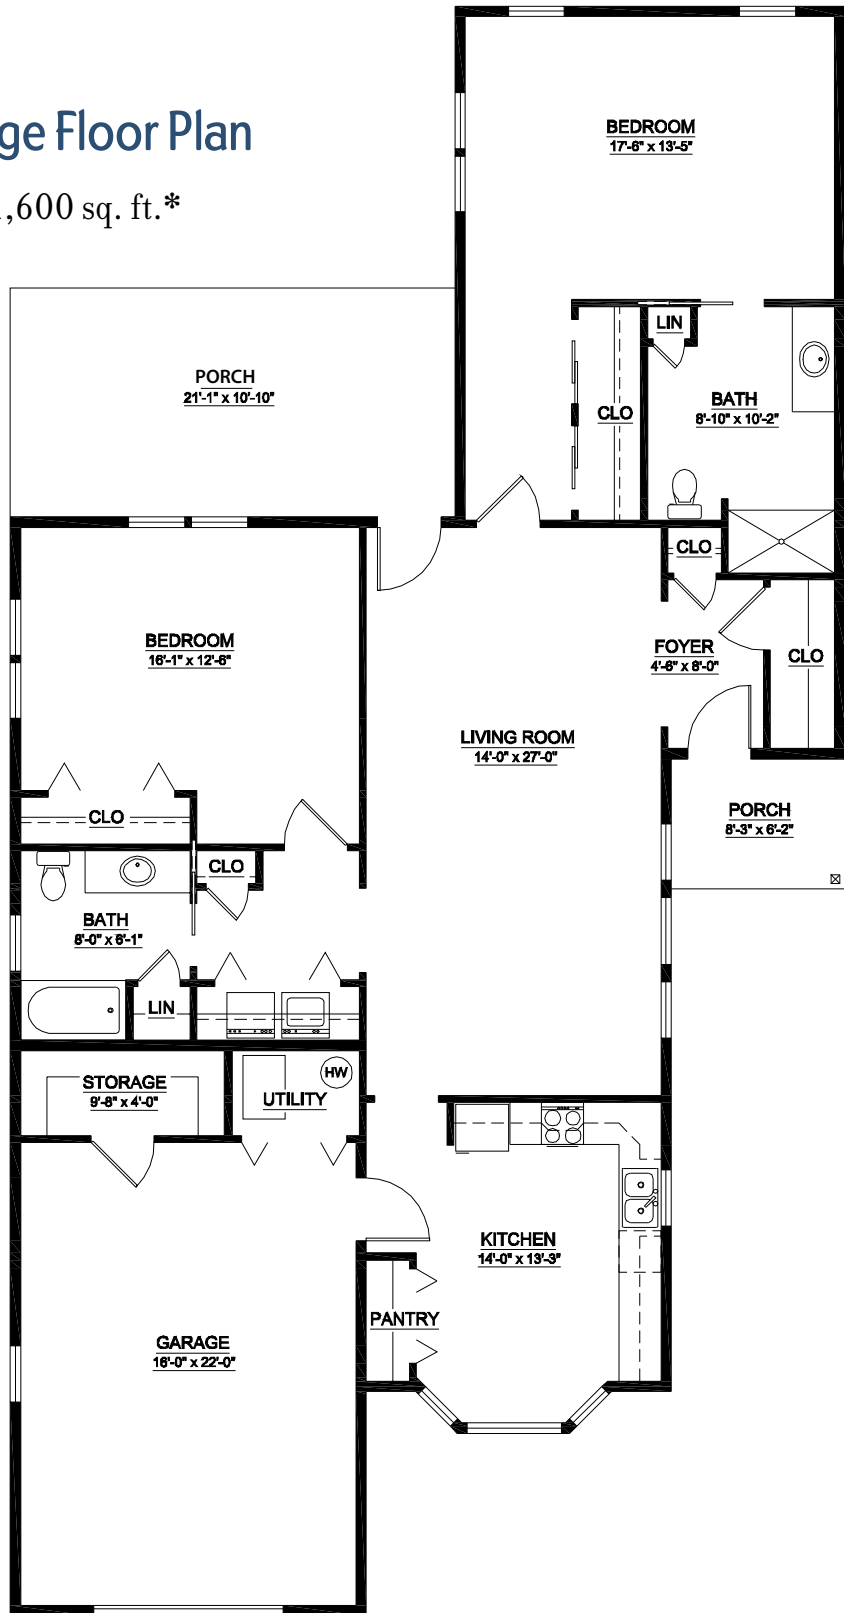

## The Marburg Cottage Floor Plan

2 Bedroom • 2 Bath • 1,600 sq. ft.\*

*\*Architect's floor plans are approximate and not to scale; some units feature sunrooms in lieu of a patio, which provides additional living space not accounted for in the total square footage listed.*