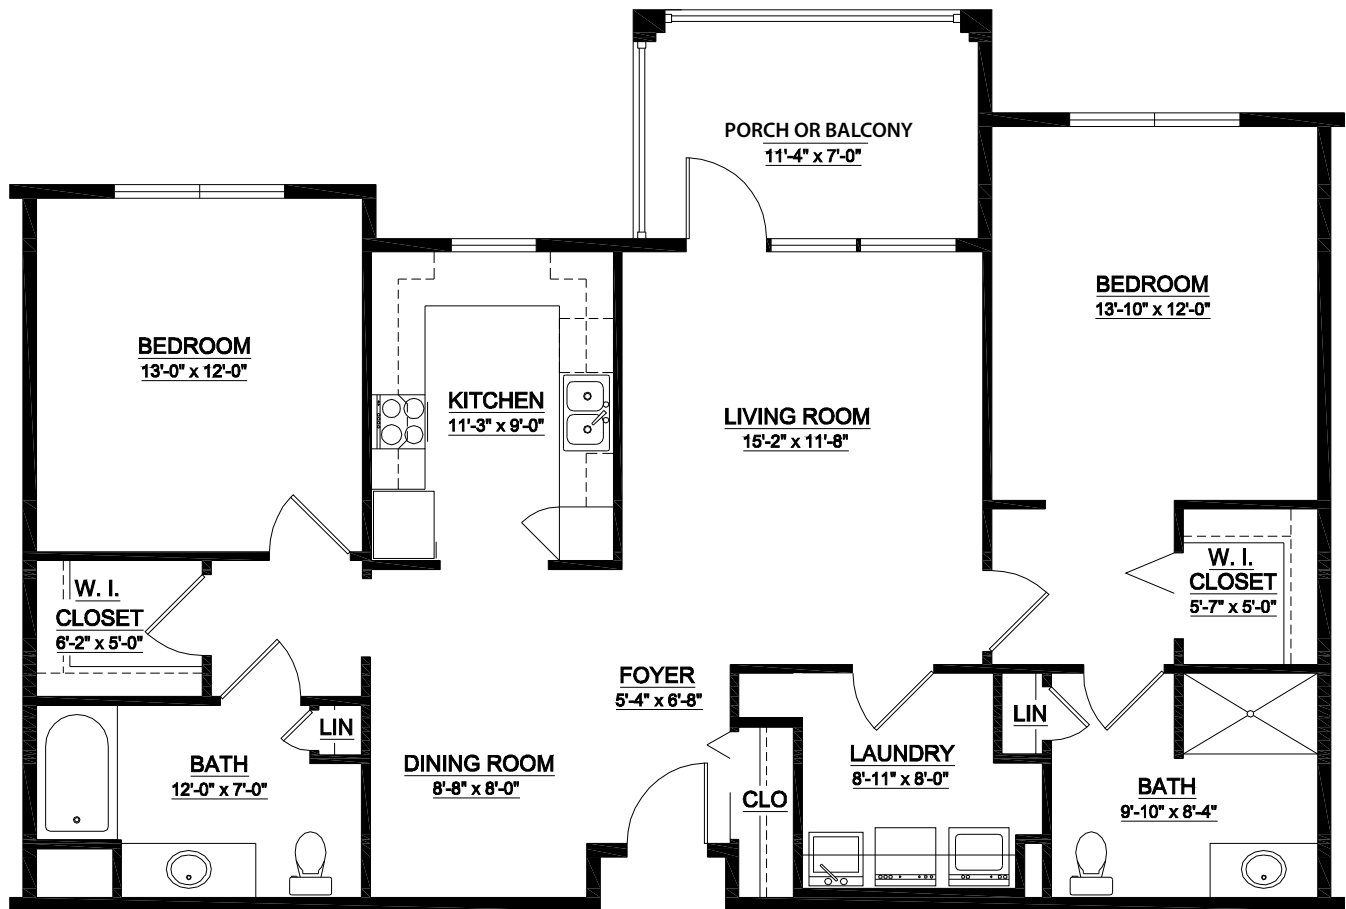

The Hanover Apartment Floor Plan

2 Bedroom • 2 Bath • 1,213 sq. ft.*

**Architect's floor plans are approximate and not to scale.*